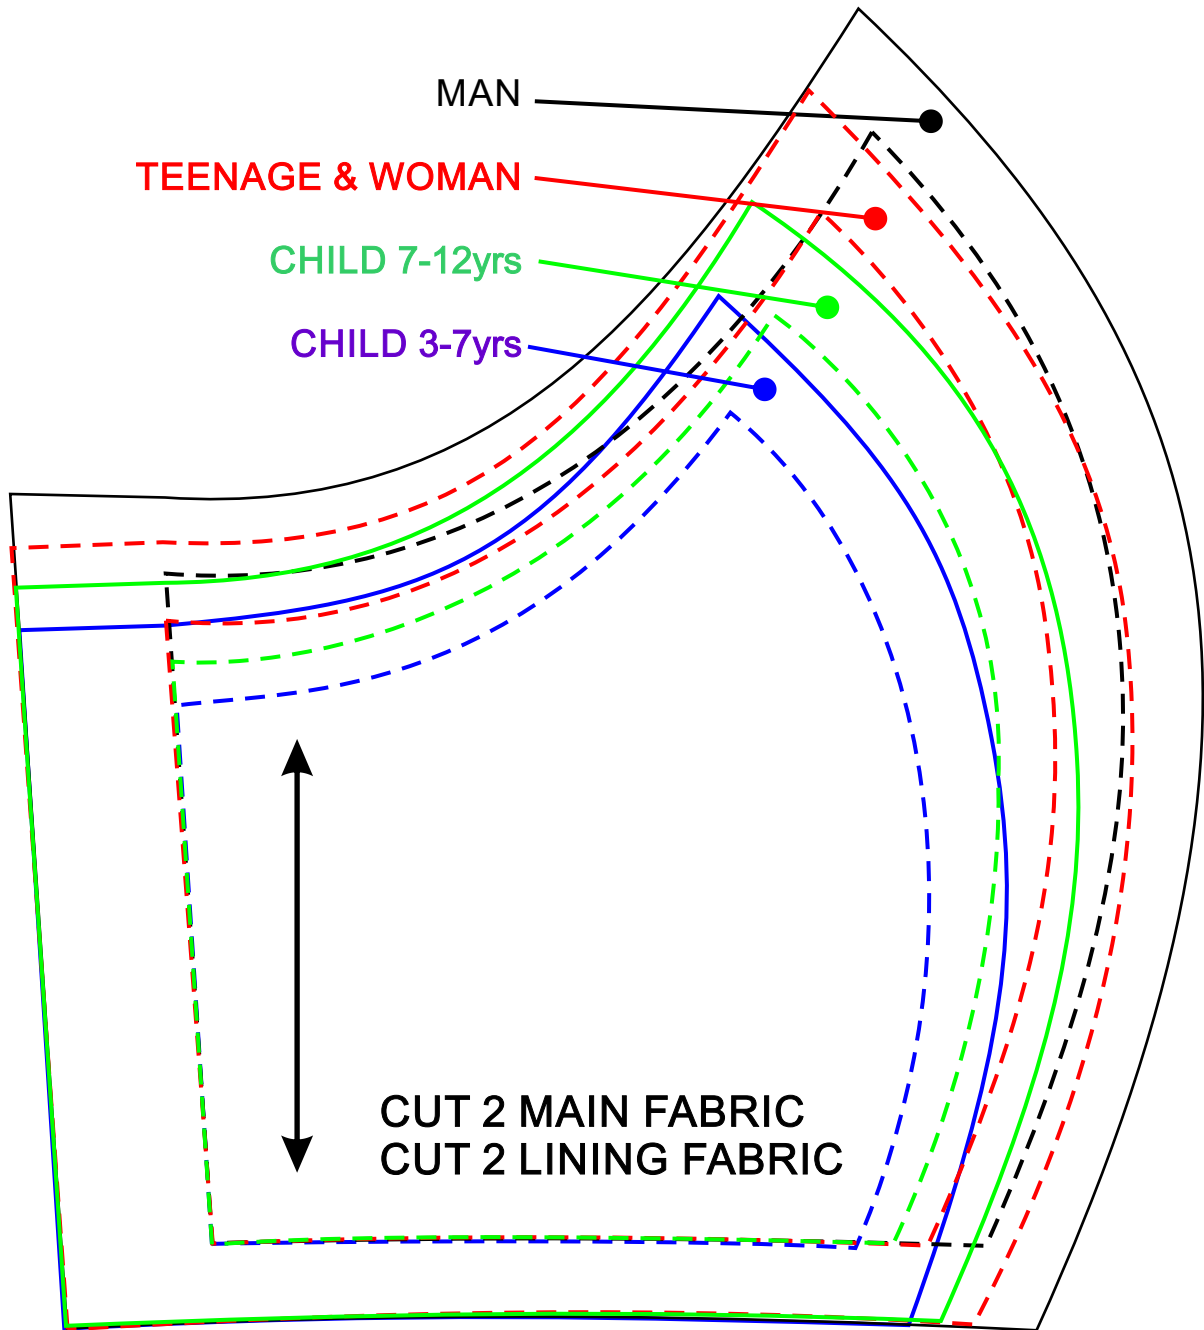

FACE MASK PATTERN

5 cm

check scale after printing